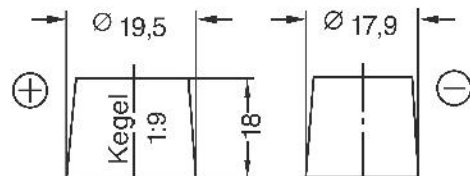

Productsheet

BDS 95

DURACELL Starter

Technical Specifications

Voltage (V):	12
Capacity (Ah/5Hr):	-
Capacity (Ah/10Hr):	-
Capacity (Ah/20Hr):	95
Capacity (Ah/100Hr):	-
CCA(EN):	720
Length (mm):	354
Width (mm):	175
Height (mm):	190
Total Height (mm):	190
Weight (kg):	22.5

Schemes

LAYOUT

TERMINAL 1

HOLDDOWN B13