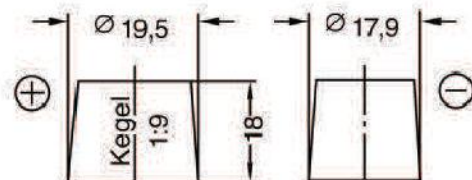

Productsheet

BDS 88

DURACELL Starter

Technical Specifications

Voltage (V):	12
Capacity (Ah/5Hr):	-
Capacity (Ah/10Hr):	-
Capacity (Ah/20Hr):	88
Capacity (Ah/100Hr):	-
CCA(EN):	680
Length (mm):	354
Width (mm):	175
Height (mm):	175
Total Height (mm):	175
Weight (kg):	20.5

Schemes

LAYOUT

TERMINAL 1

HOLDDOWN B13