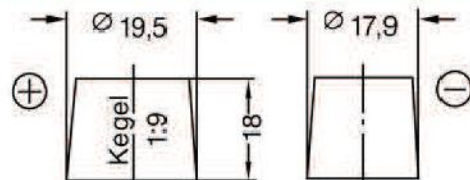

Productsheet

BDS 72

DURACELL Starter

Technical Specifications

Voltage (V):	12
Capacity (Ah/5Hr):	-
Capacity (Ah/10Hr):	-
Capacity (Ah/20Hr):	72
Capacity (Ah/100Hr):	-
CCA(EN):	640
Length (mm):	278
Width (mm):	175
Height (mm):	190
Total Height (mm):	190
Weight (kg):	18

Schemes

LAYOUT

TERMINAL 1

HOLDDOWN B13