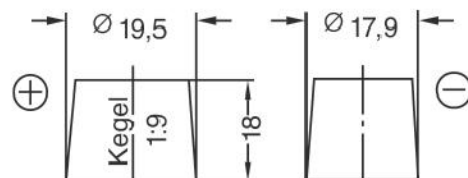

Productsheet

BDS 70

DURACELL Starter

Technical Specifications

Voltage (V):	12
Capacity (Ah/5Hr):	-
Capacity (Ah/10Hr):	-
Capacity (Ah/20Hr):	70
Capacity (Ah/100Hr):	-
CCA(EN):	640
Length (mm):	278
Width (mm):	175
Height (mm):	175
Total Height (mm):	175
Weight (kg):	17

Schemes

LAYOUT

TERMINAL 1

HOLDDOWN B13