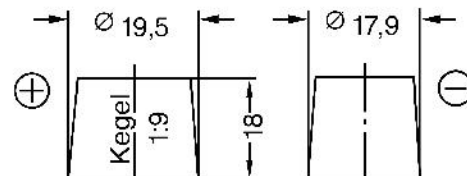

Productsheet

BDS 60

DURACELL Starter

Technical Specifications

Voltage (V):	12
Capacity (Ah/5Hr):	-
Capacity (Ah/10Hr):	-
Capacity (Ah/20Hr):	60
Capacity (Ah/100Hr):	-
CCA(EN):	480
Length (mm):	241
Width (mm):	175
Height (mm):	175
Total Height (mm):	175
Weight (kg):	14.5

Schemes

LAYOUT

TERMINAL 1

HOLDDOWN B13