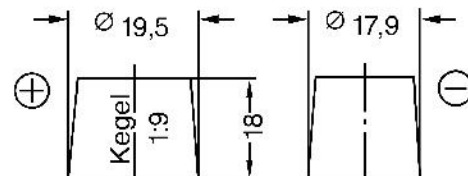

Productsheet

BDS 55

DURACELL Starter

Technical Specifications

Voltage (V):	12
Capacity (Ah/5Hr):	-
Capacity (Ah/10Hr):	-
Capacity (Ah/20Hr):	55
Capacity (Ah/100Hr):	-
CCA(EN):	450
Length (mm):	241
Width (mm):	175
Height (mm):	175
Total Height (mm):	175
Weight (kg):	13.5

Schemes

LAYOUT

TERMINAL 1

HOLDDOWN B13