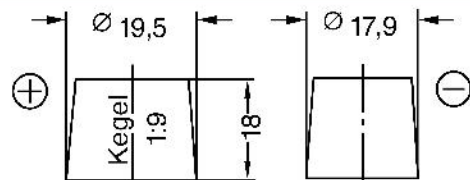

Productsheet

BDS 44

DURACELL Starter

Technical Specifications

Voltage (V):	12
Capacity (Ah/5Hr):	-
Capacity (Ah/10Hr):	-
Capacity (Ah/20Hr):	44
Capacity (Ah/100Hr):	-
CCA(EN):	360
Length (mm):	210
Width (mm):	175
Height (mm):	175
Total Height (mm):	175
Weight (kg):	11.5

Schemes

LAYOUT

TERMINAL 1

HOLDDOWN B13