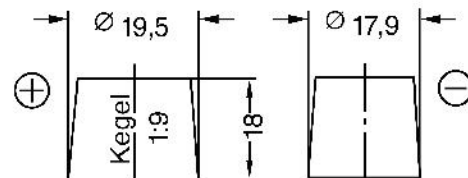

Productsheet

BDL 100

DURACELL Automotive

Technical Specifications

Voltage (V):	12
Capacity (Ah/5Hr):	-
Capacity (Ah/10Hr):	-
Capacity (Ah/20Hr):	100
Capacity (Ah/100Hr):	-
Length (mm):	354
Width (mm):	175
Height (mm):	190
Total Height (mm):	190
Weight (kg):	24

Schemes

LAYOUT

TERMINAL 1

HOLDDOWN B13