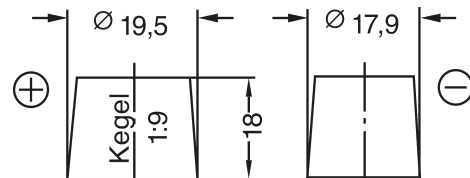

Productsheet

BDL 100

DURACELL Automotive

Technical Specifications

Voltage (V):	12
Capacity (Ah/5Hr):	-
Capacity (Ah/10Hr):	-
Capacity (Ah/20Hr):	100
Capacity (Ah/100Hr):	-
Length (mm):	354
Width (mm):	175
Height (mm):	190
Total Height (mm):	190
Weight (kg):	24

Schemes

LAYOUT

TERMINAL 1

HOLDDOWN B13