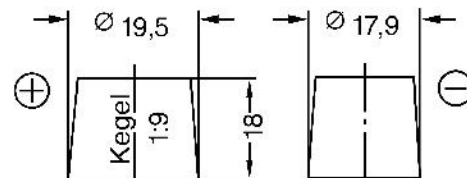

Productsheet

BDE 92 AGM

DURACELL Extreme

Technical Specifications

Voltage (V):	12
Capacity (Ah/5Hr):	-
Capacity (Ah/10Hr):	-
Capacity (Ah/20Hr):	92
Capacity (Ah/100Hr):	-
CCA(EN):	850
Length (mm):	354
Width (mm):	175
Height (mm):	190
Total Height (mm):	190
Weight (kg):	27

Schemes

LAYOUT

TERMINAL 1

HOLDDOWN B13