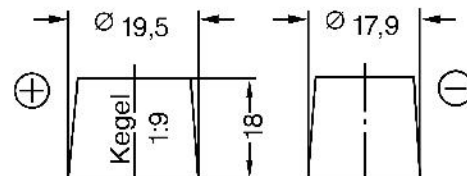

Productsheet

BDE 80 AGM

DURACELL Extreme

Technical Specifications

Voltage (V):	12
Capacity (Ah/5Hr):	-
Capacity (Ah/10Hr):	-
Capacity (Ah/20Hr):	80
Capacity (Ah/100Hr):	-
CCA(EN):	800
Length (mm):	315
Width (mm):	175
Height (mm):	190
Total Height (mm):	190
Weight (kg):	24

Schemes

LAYOUT

TERMINAL 1

HOLDDOWN B13