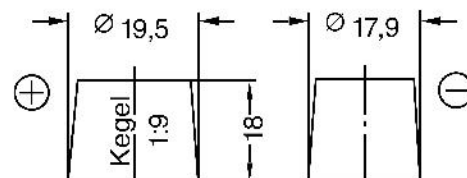

Productsheet

BDE 70 EFB

DURACELL Extreme

Technical Specifications

Voltage (V):	12
Capacity (Ah/5Hr):	-
Capacity (Ah/10Hr):	-
Capacity (Ah/20Hr):	70
Capacity (Ah/100Hr):	-
CCA(EN):	660
Length (mm):	278
Width (mm):	175
Height (mm):	190
Total Height (mm):	190
Weight (kg):	19

Schemes

LAYOUT

TERMINAL 1

HOLDDOWN B13