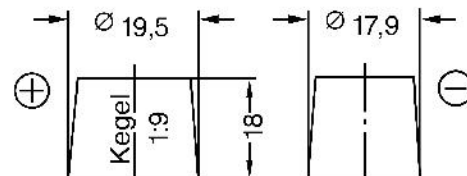

Productsheet

BDE 70 AGM

DURACELL Extreme

Technical Specifications

Voltage (V):	12
Capacity (Ah/5Hr):	-
Capacity (Ah/10Hr):	-
Capacity (Ah/20Hr):	70
Capacity (Ah/100Hr):	-
CCA(EN):	720
Length (mm):	278
Width (mm):	175
Height (mm):	190
Total Height (mm):	190
Weight (kg):	21

Schemes

LAYOUT

TERMINAL 1

HOLDDOWN B13