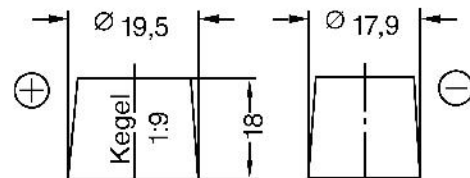

Productsheet

BDE 60 EFB

DURACELL Extreme

Technical Specifications

Voltage (V):	12
Capacity (Ah/5Hr):	-
Capacity (Ah/10Hr):	-
Capacity (Ah/20Hr):	60
Capacity (Ah/100Hr):	-
CCA(EN):	560
Length (mm):	241
Width (mm):	175
Height (mm):	190
Total Height (mm):	190
Weight (kg):	16.5

Schemes

LAYOUT

TERMINAL 1

HOLDDOWN B13