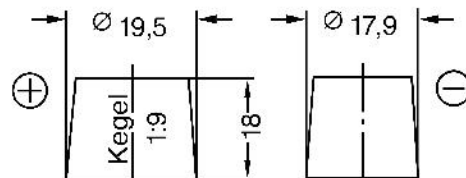

Productsheet

BDA 95L

DURACELL Advanced

Technical Specifications

Voltage (V):	12
Capacity (Ah/5Hr):	-
Capacity (Ah/10Hr):	-
Capacity (Ah/20Hr):	95
Capacity (Ah/100Hr):	-
CCA(EN):	680
Length (mm):	303
Width (mm):	173
Height (mm):	203
Total Height (mm):	225
Weight (kg):	21.5

Schemes

LAYOUT 1

TERMINAL 1

HOLDDOWN B1