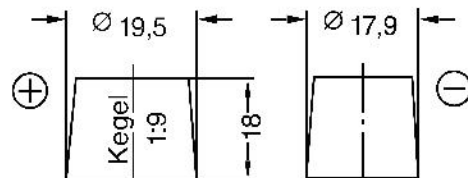

Productsheet

BDA 95

DURACELL Advanced

Technical Specifications

Voltage (V):	12
Capacity (Ah/5Hr):	-
Capacity (Ah/10Hr):	-
Capacity (Ah/20Hr):	95
Capacity (Ah/100Hr):	-
CCA(EN):	680
Length (mm):	303
Width (mm):	173
Height (mm):	203
Total Height (mm):	225
Weight (kg):	21.5

Schemes

LAYOUT

TERMINAL 1

HOLDDOWN B1