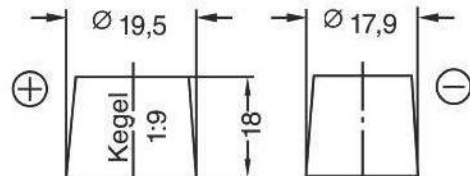

Productsheet

BDA 70L

DURACELL Advanced

Technical Specifications

Voltage (V):	12
Capacity (Ah/5Hr):	-
Capacity (Ah/10Hr):	-
Capacity (Ah/20Hr):	70
Capacity (Ah/100Hr):	-
CCA(EN):	570
Length (mm):	260
Width (mm):	174
Height (mm):	200
Total Height (mm):	222
Weight (kg):	17.5

Schemes

LAYOUT 1

TERMINAL 1

HOLDDOWN B1