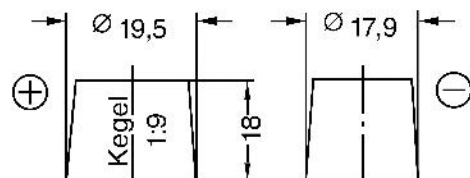

Productsheet

BDA 70

DURACELL Advanced

Technical Specifications

Voltage (V):	12
Capacity (Ah/5Hr):	-
Capacity (Ah/10Hr):	-
Capacity (Ah/20Hr):	70
Capacity (Ah/100Hr):	-
CCA(EN):	570
Length (mm):	260
Width (mm):	174
Height (mm):	200
Total Height (mm):	222
Weight (kg):	17.5

Schemes

LAYOUT

TERMINAL 1

HOLDDOWN B1