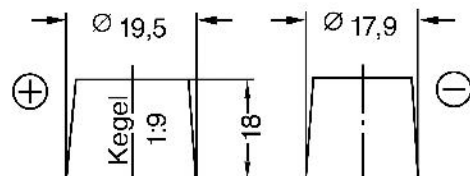

Productsheet

BDA 63H

DURACELL Advanced

Technical Specifications

| | |
|----------------------|------|
| Voltage (V): | 12 |
| Capacity (Ah/5Hr): | - |
| Capacity (Ah/10Hr): | - |
| Capacity (Ah/20Hr): | 63 |
| Capacity (Ah/100Hr): | - |
| CCA(EN): | 600 |
| Length (mm): | 241 |
| Width (mm): | 175 |
| Height (mm): | 190 |
| Total Height (mm): | 190 |
| Weight (kg): | 16.5 |

Schemes

LAYOUT

TERMINAL 1

HOLDDOWN B13