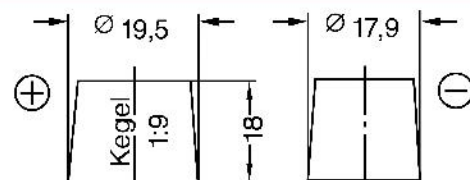

Productsheet

BDA 44

DURACELL Advanced

Technical Specifications

Voltage (V):	12
Capacity (Ah/5Hr):	-
Capacity (Ah/10Hr):	-
Capacity (Ah/20Hr):	44
Capacity (Ah/100Hr):	-
CCA(EN):	420
Length (mm):	210
Width (mm):	175
Height (mm):	175
Total Height (mm):	175
Weight (kg):	12

Schemes

LAYOUT

TERMINAL 1

HOLDDOWN B13