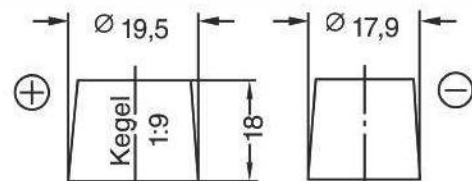

Productsheet

BDA 42

DURACELL Advanced

Technical Specifications

Voltage (V):	12
Capacity (Ah/5Hr):	-
Capacity (Ah/10Hr):	-
Capacity (Ah/20Hr):	42
Capacity (Ah/100Hr):	-
CCA(EN):	390
Length (mm):	175
Width (mm):	175
Height (mm):	190
Total Height (mm):	190
Weight (kg):	10.5

Schemes

LAYOUT

TERMINAL 1

HOLDDOWN B13