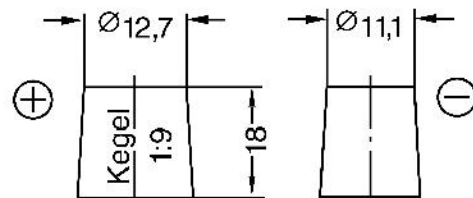

Productsheet

BDA 40B

DURACELL Advanced

Technical Specifications

Voltage (V):	12
Capacity (Ah/5Hr):	-
Capacity (Ah/10Hr):	-
Capacity (Ah/20Hr):	40
Capacity (Ah/100Hr):	-
CCA(EN):	300
Length (mm):	187
Width (mm):	127
Height (mm):	204
Total Height (mm):	226
Weight (kg):	9.5

Schemes

LAYOUT

TERMINAL 3

HOLDDOWN B1