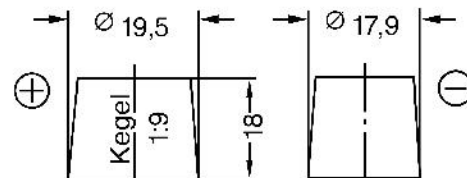

Productsheet

BDA 110

DURACELL Advanced

Technical Specifications

Voltage (V):	12
Capacity (Ah/5Hr):	-
Capacity (Ah/10Hr):	-
Capacity (Ah/20Hr):	110
Capacity (Ah/100Hr):	-
CCA(EN):	850
Length (mm):	394
Width (mm):	175
Height (mm):	190
Total Height (mm):	190
Weight (kg):	28

Schemes

LAYOUT

TERMINAL 1

HOLDDOWN B13