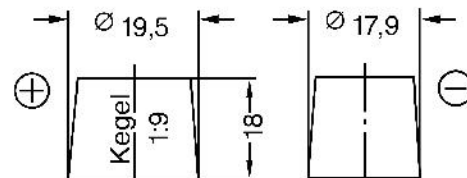

Productsheet

BDA 100

DURACELL Advanced

Technical Specifications

Voltage (V):	12
Capacity (Ah/5Hr):	-
Capacity (Ah/10Hr):	-
Capacity (Ah/20Hr):	100
Capacity (Ah/100Hr):	-
CCA(EN):	800
Length (mm):	354
Width (mm):	175
Height (mm):	190
Total Height (mm):	190
Weight (kg):	24

Schemes

LAYOUT

TERMINAL 1

HOLDDOWN B13