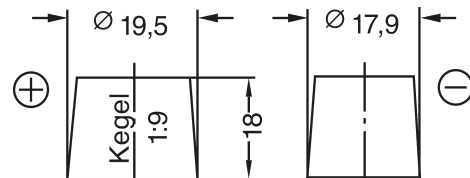

Productsheet

BDA 95L

DURACELL Advanced

Technical Specifications

Voltage (V):	12
Capacity (Ah/5Hr):	-
Capacity (Ah/10Hr):	-
Capacity (Ah/20Hr):	95
Capacity (Ah/100Hr):	-
CCA(EN):	680
Length (mm):	303
Width (mm):	173
Height (mm):	203
Total Height (mm):	225
Weight (kg):	21.5

Schemes

LAYOUT 1

TERMINAL 1

HOLDDOWN B1