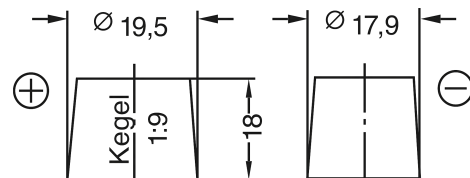

Productsheet

BDA 44

DURACELL Advanced

Technical Specifications

Voltage (V):	12
Capacity (Ah/5Hr):	-
Capacity (Ah/10Hr):	-
Capacity (Ah/20Hr):	44
Capacity (Ah/100Hr):	-
CCA(EN):	420
Length (mm):	210
Width (mm):	175
Height (mm):	175
Total Height (mm):	175
Weight (kg):	12

Schemes

LAYOUT

TERMINAL 1

HOLDDOWN B13